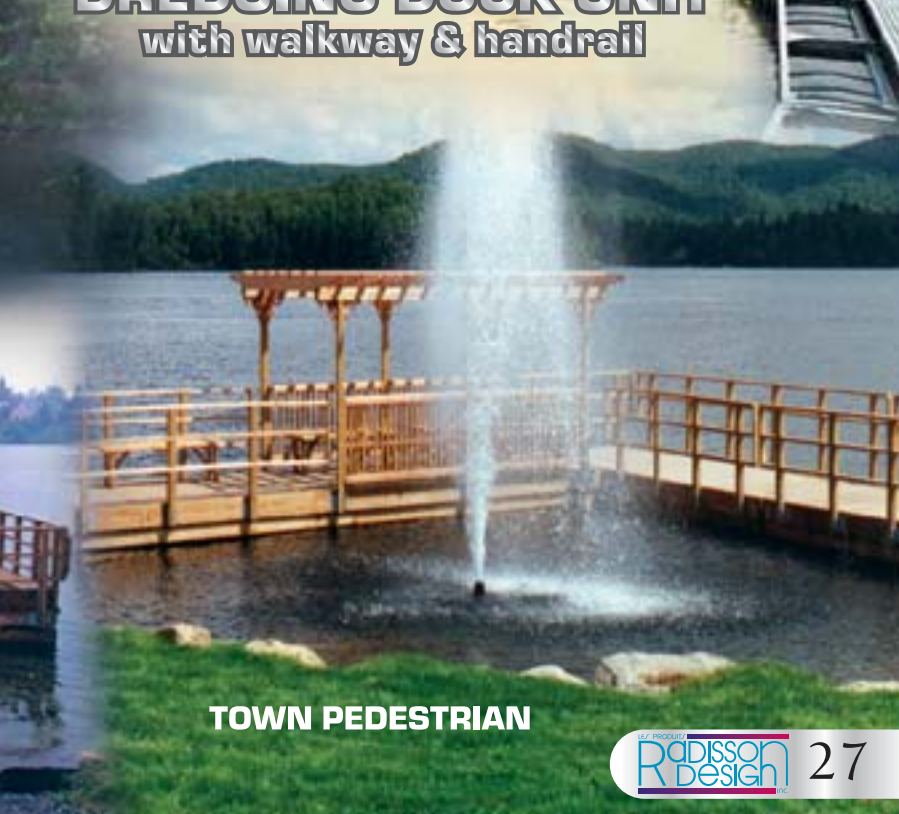

# CUSTOM WORK DOCKS

**CUSTOM GAS DOCK**

**MARINA DE SAUREL  
QUEBEC**

**BREWER PILOT'S POINT  
WESTBROOK, CT.**

**TOWN OF BRACEBRIGE  
ONTARIO, CANADA**

**ROANAKE SAND  
& GRAVEL CORP.  
MIDDLE ISLAND NY.**

**STATE PARKS.**

**Floating removable  
DREDGING DOCK UNIT  
with walkway & handrail**

**BREWER PILOT'S POINT  
WESTBROOK, CT.**

**GOVERNMENT OWNED**

**TOWN PEDESTRIAN**