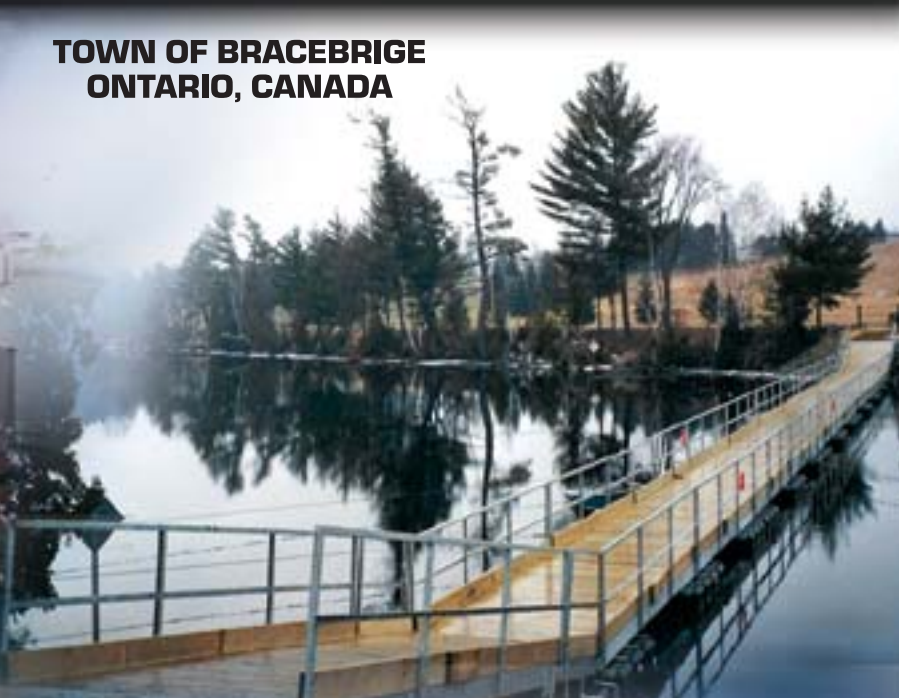

# CUSTOM WORK DOCKS

**CUSTOM GAS DOCK**

**MARINA DE SAUREL  
QUEBEC**

**BREWER PILOT'S POINT  
WESTBROOK, CT.**

**TOWN OF BRACEBRIGE  
ONTARIO, CANADA**

**ROANAKE SAND  
& GRAVEL CORP.  
MIDDLE ISLAND NY.**

**STATE PARKS.**

**Floating removable  
DREDGING DOCK UNIT  
with walkway & handrail**

**BREWER PILOT'S POINT  
WESTBROOK, CT.**

**GOVERNMENT OWNED**

**TOWN PEDESTRIAN**